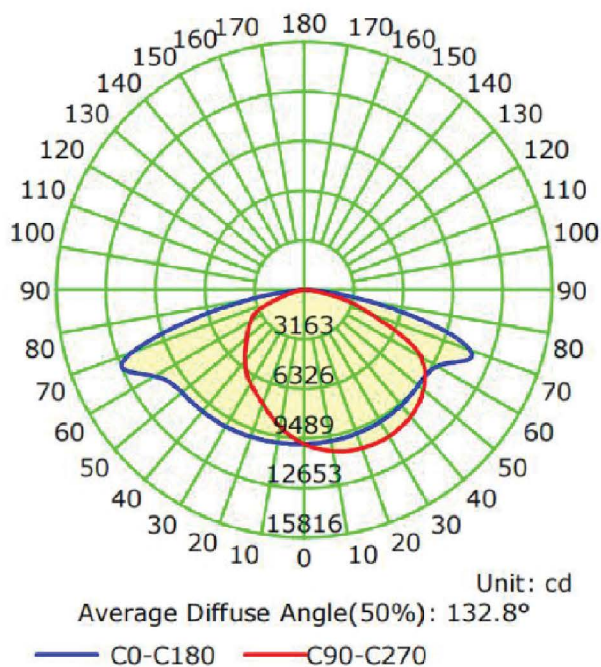

SHOEBOX AREA LIGHT

A1-41L

PHOTOMETRIC DATA