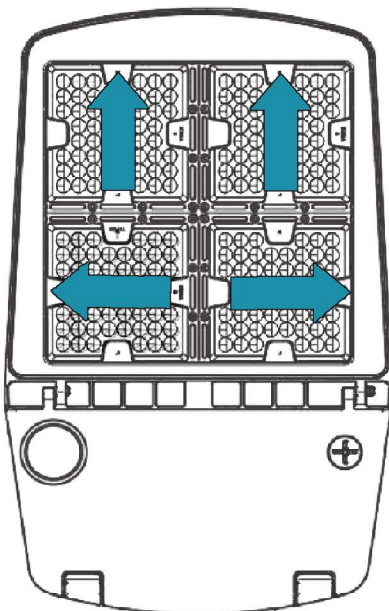

### MOUNTING OPTIONS & DIMENSIONS

- Trunion and Slip-fitter mounting accessories are adjustable up to 90 Degrees in both directions

Dimensions Slip fitter 41L  
 A. 23 1/4" B. 27 3/4"  
 C. 13 1/4" D. 3 1/8"

### ADJUSTABLE LIGHT DISTRIBUTION

This Shoebox Area Light is fitted with 4 identical lenses. These 4 lenses can be turned in all directions depending on the desired light distribution.

Type II

Type III

Type IV