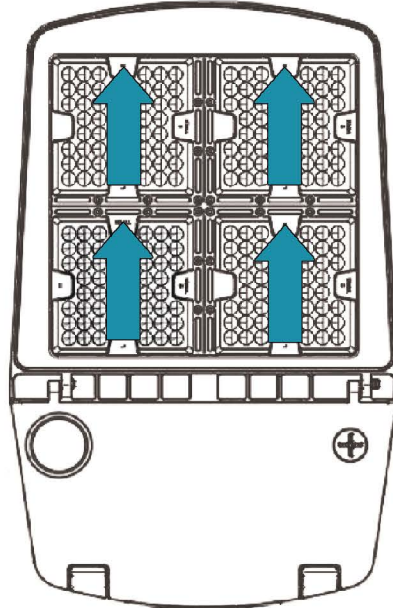

### MOUNTING OPTIONS & DIMENSIONS

- Trunion and Slip-fitter mounting accessories are adjustable up to 90 Degrees in both directions

Dimensions Slip fitter 41L  
 A. 23 1/4" B. 27 3/4"  
 C. 13 1/4" D. 3 1/8"

### PHOTOMETRIC DATA

LUMINOUS INTENSITY DISTRIBUTION CURVE

ILLUMINANCE AT A DISTANCE

## A1-41L

### ADJUSTABLE LIGHT DISTRIBUTION

This Shoebox Area Light is fitted with 4 identical lenses. These 4 lenses can be turned in all directions depending on the desired light distribution.

Type II

Type III

Type IV