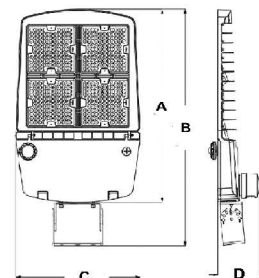

### MOUNTING OPTIONS & DIMENSIONS

- Trunion and Slip-fitter mounting accessories are adjustable up to 90 Degrees in both directions

Dimensions Slip fitter 41L  
 A. 23 1/4" B. 27 3/4"  
 C. 13 1/4" D. 3 1/8"

Dimensions Direct Mount 41L  
 A. 23 1/4" B. 27 7/8"  
 C. 13 1/4" D. 6 3/16"

Dimensions Trunion Mount 41L  
 A. 23 1/4" B. 26 1/4"  
 C. 13 1/4" D. 3 1/8"