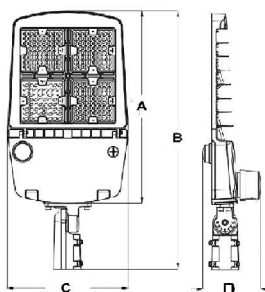

### MOUNTING OPTIONS & DIMENSIONS

- Trunion and Slip-fitter mounting accessories are adjustable up to 90 Degrees in both directions

Dimensions Slip fitter 41L  
 A. 23 1/4" B. 27 3/4"  
 C. 13 1/4" D. 3 1/8"

Dimensions Direct Mount 41L  
 A. 23 1/4" B. 27 7/8"  
 C. 13 1/4" D. 6 3/16"

Dimensions Trunion Mount 41L  
 A. 23 1/4" B. 26 1/4"  
 C. 13 1/4" D. 3 1/8"