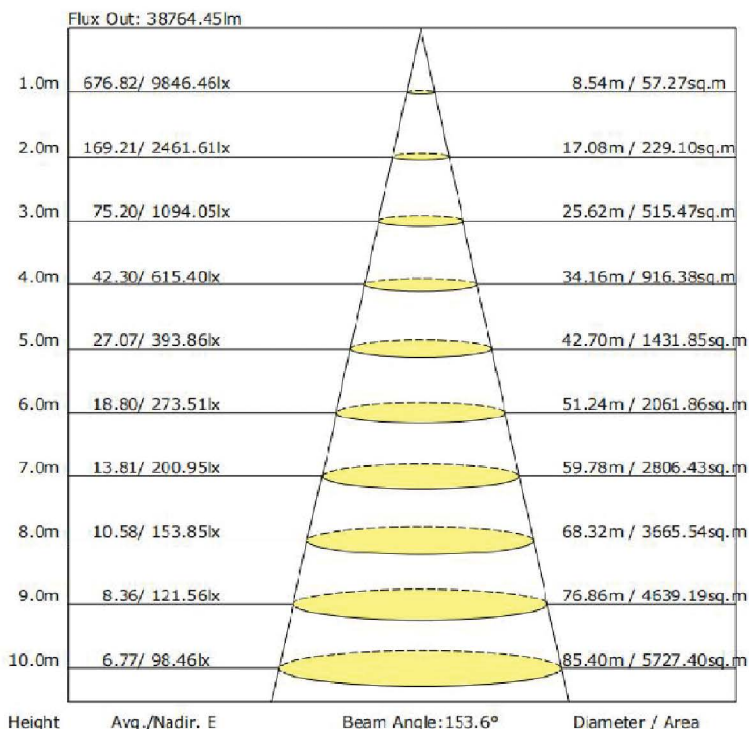

# SHOEBOX AREA LIGHT

### PHOTOMETRIC DATA

LUMINOUS INTENSITY DISTRIBUTION CURVE

ILLUMINANCE AT A DISTANCE