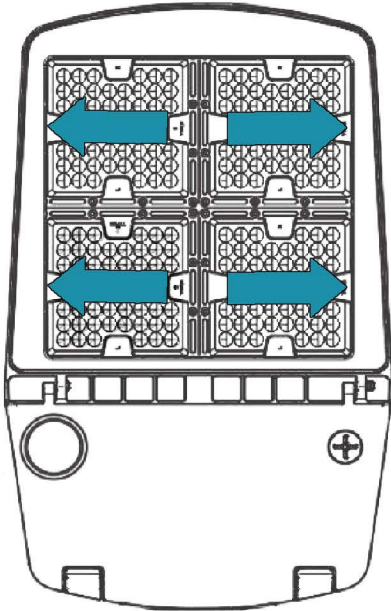

### MOUNTING OPTIONS & DIMENSIONS

- Trunion and Slip-fitter mounting accessories are adjustable up to 90 Degrees in both directions

Dimensions Slip fitter 41L  
 A. 23 1/4" B. 27 3/4"  
 C. 13 1/4" D. 3 1/8"

### PHOTOMETRIC DATA

LUMINOUS INTENSITY DISTRIBUTION CURVE

ILLUMINANCE AT A DISTANCE

### ADJUSTABLE LIGHT DISTRIBUTION

This Shoebox Area Light is fitted with 4 identical lenses. These 4 lenses can be turned in all directions depending on the desired light distribution.

Type II

Type III

Type IV