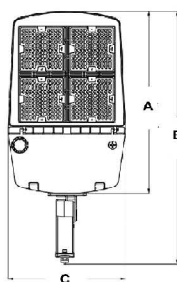

### MOUNTING OPTIONS & DIMENSIONS

- Trunion and Slip-fitter mounting accessories are adjustable up to 90 Degrees in both directions

Dimensions Slip fitter 41L  
 A. 23 1/4" B. 27 3/4"  
 C. 13 1/4" D. 3 1/8"

Dimensions Direct Mount 41L  
 A. 23 1/4" B. 27 7/8"  
 C. 13 1/4" D. 6 3/16"

Dimensions Trunion Mount 41L  
 A. 23 1/4" B. 26 1/4"  
 C. 13 1/4" D. 3 1/8"